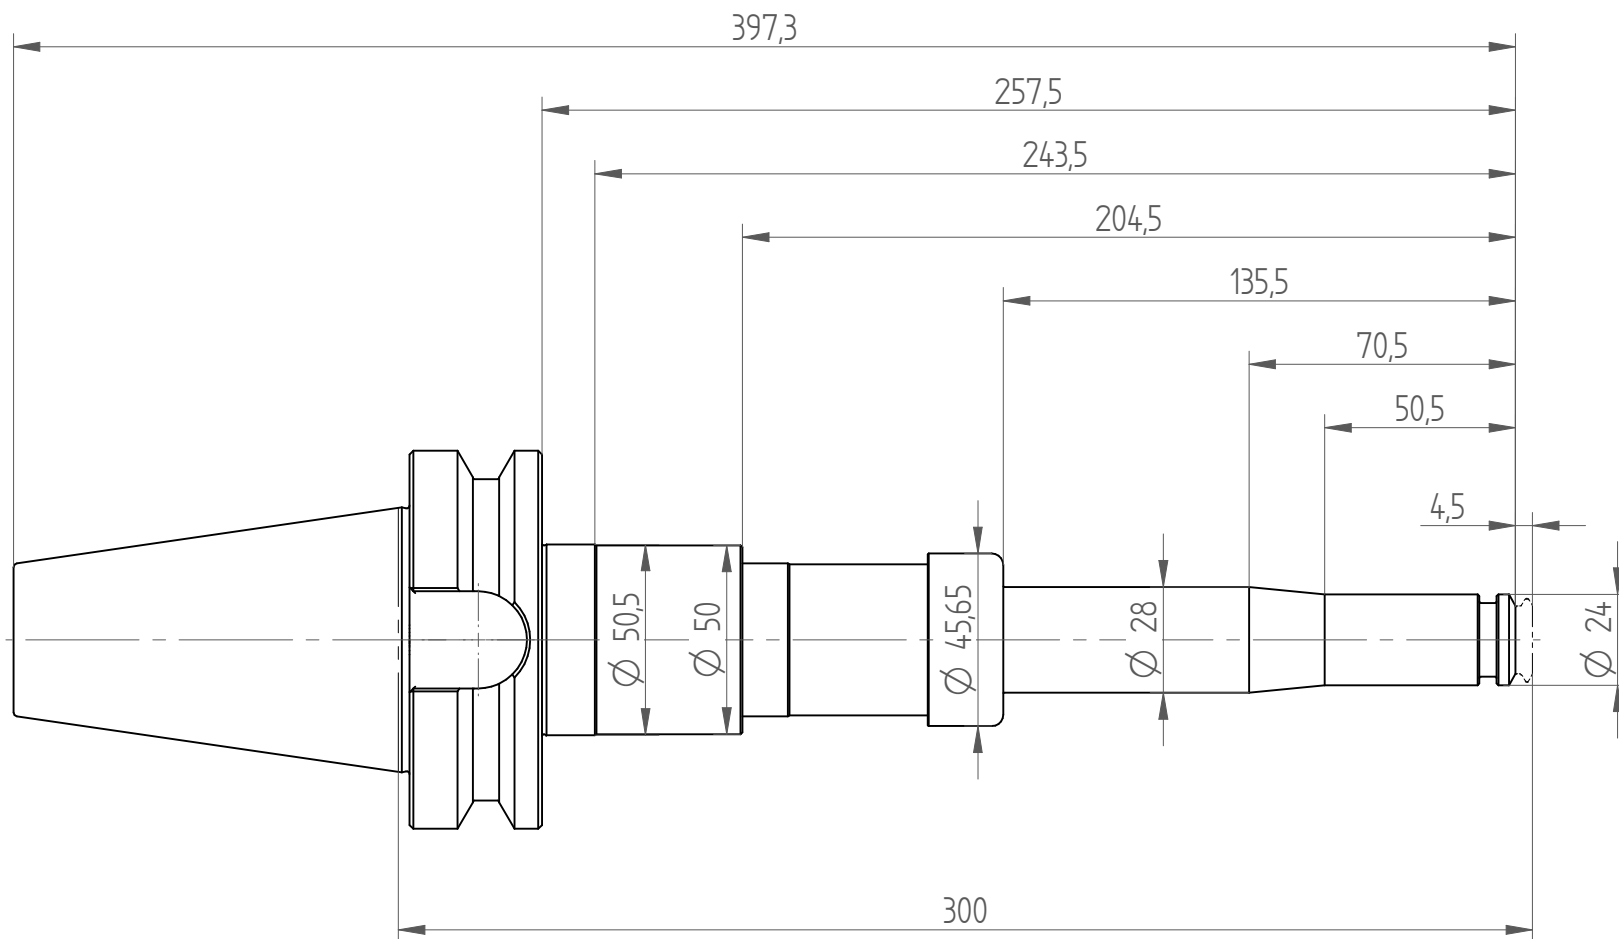

Swiss
Precision
Tools

REGO-FIX®

REGO-FIX AG
Obermattweg 60
4456 Tenniken / Switzerland

Phone +41 61 976 14 66
Fax +41 61 976 14 14
www.rego-fix.com

This is a non-controlled copy. All information given herein is subject to change without notice

The information given herein has been carefully checked and is believed to be correct. REGO-FIX, however, assumes no responsibility or liability for any errors, inaccuracies or omissions that may appear in this drawing

This document is subject to copyright laws. No part of this document may be reproduced or transmitted in any form or any means, electronic or mechanic, for any purpose, without the express written permission of REGO-FIX

Type : BT50_PG15x300_XL
Part No. : 885173130
Date : 22.01.2015
Scale : 1:2